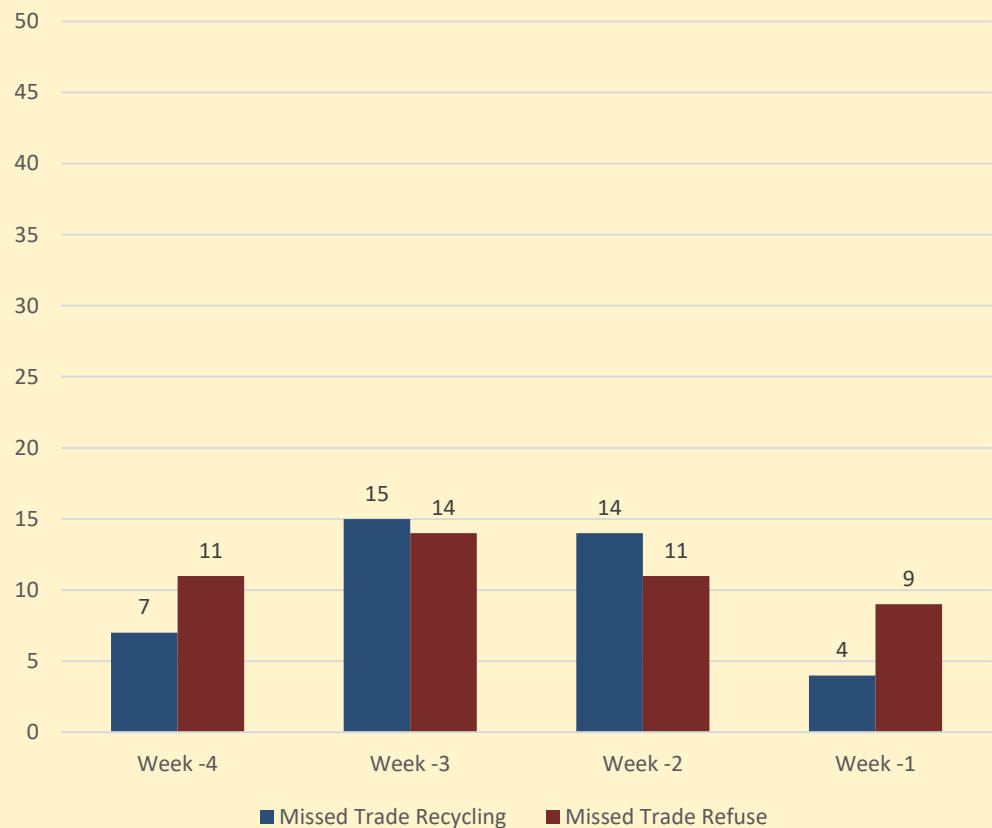

- Currently collect 3'800 assisted bins weekly

Missed Refuse & Recycling collections comparison

Missed Bins Pre Go Live - Refuse & Recycling

- Currently collect from 55'192 properties weekly

Missed Bins Post Go Live - Refuse & Recycling

Missed Garden Assisted collections comparison

Missed Garden collections comparison

- Currently collect from circa 24'500 properties Fortnightly

Missed Trade Waste collections comparison

Missed Trade Collection Pre Go Live - Refuse & Recycling

Missed Trade Collection Post Go Live - Refuse & Recycling

Total Missed bins on Contract

Completion Rates over the last 9 weeks

Volume of Calls into the CCC per week

< Back to report | OFFERED