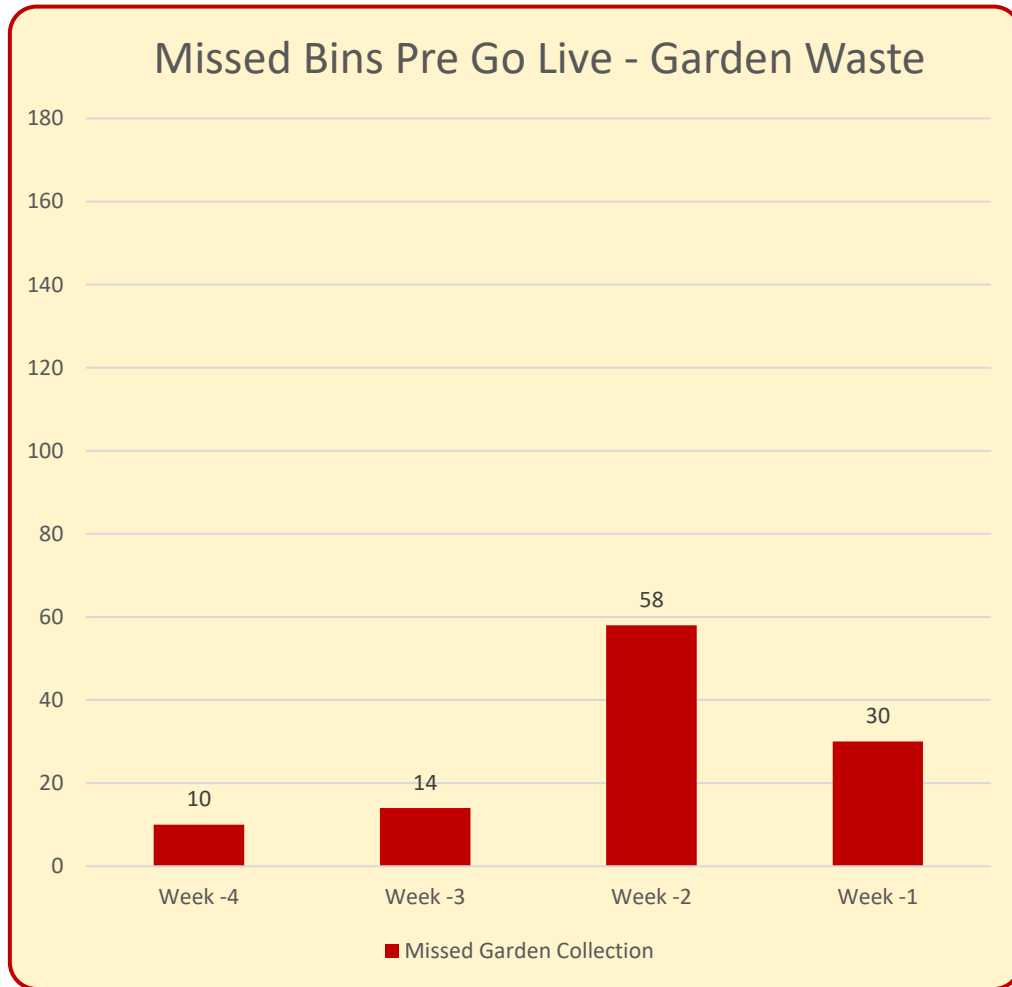

Missed Garden collections comparison

- Currently collect from circa 24'500 properties Fortnightly