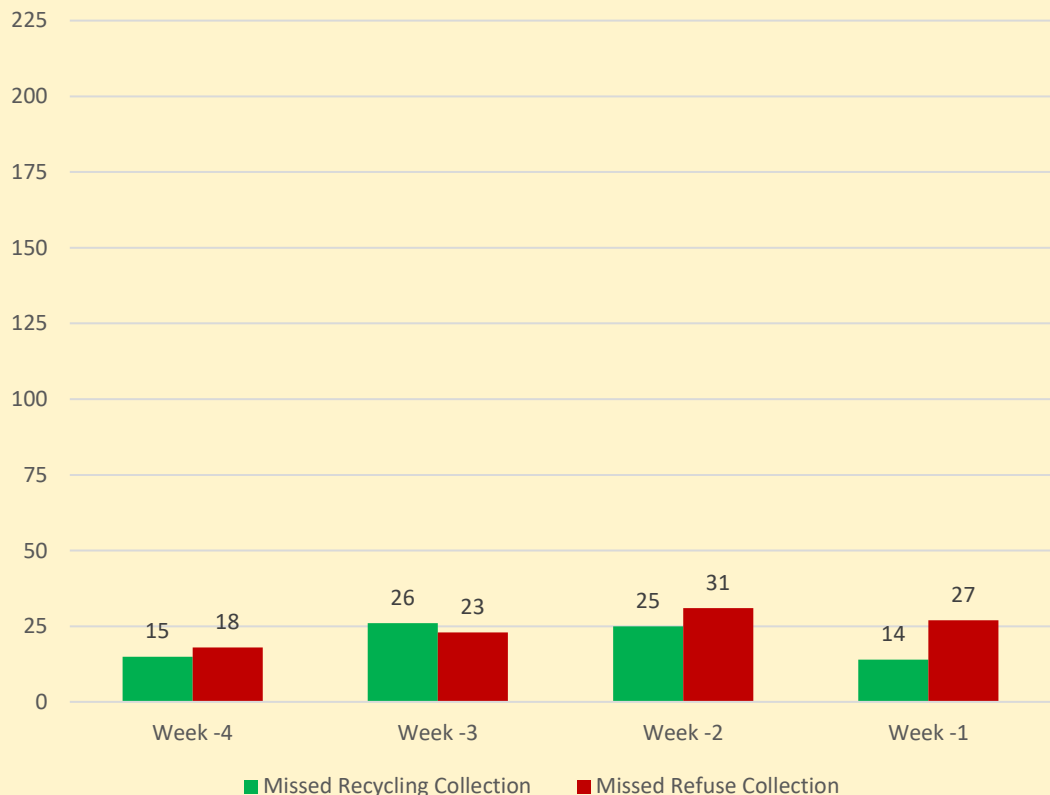

Norfolk Waste Partnership

George Roach, Senior Contract manager

Missed Assisted Collections comparison

Missed Assisted Bins Pre Go Live - Refuse & Recycling

Missed Assisted Bins Post Go Live - Refuse & Recycling

- Currently collect 3'800 assisted bins weekly

Missed Refuse & Recycling collections comparison

Missed Bins Pre Go Live - Refuse & Recycling

- Currently collect from 55'192 properties weekly

Missed Bins Post Go Live - Refuse & Recycling

Missed Garden Assisted collections comparison

Missed Garden collections comparison

- Currently collect from circa 24'500 properties Fortnightly

Missed Trade Waste collections comparison

Missed Trade Collection Pre Go Live - Refuse & Recycling