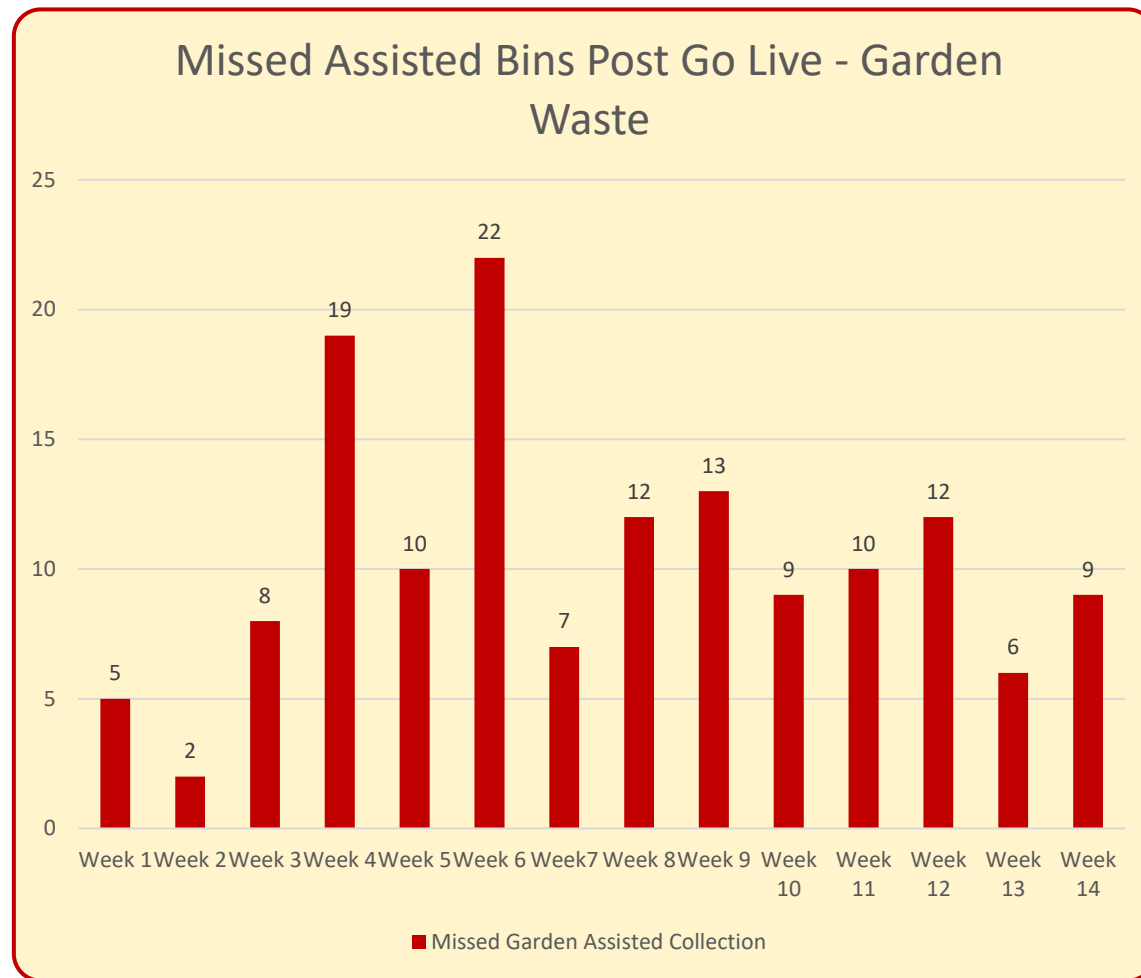

Missed Garden Assisted collections comparison