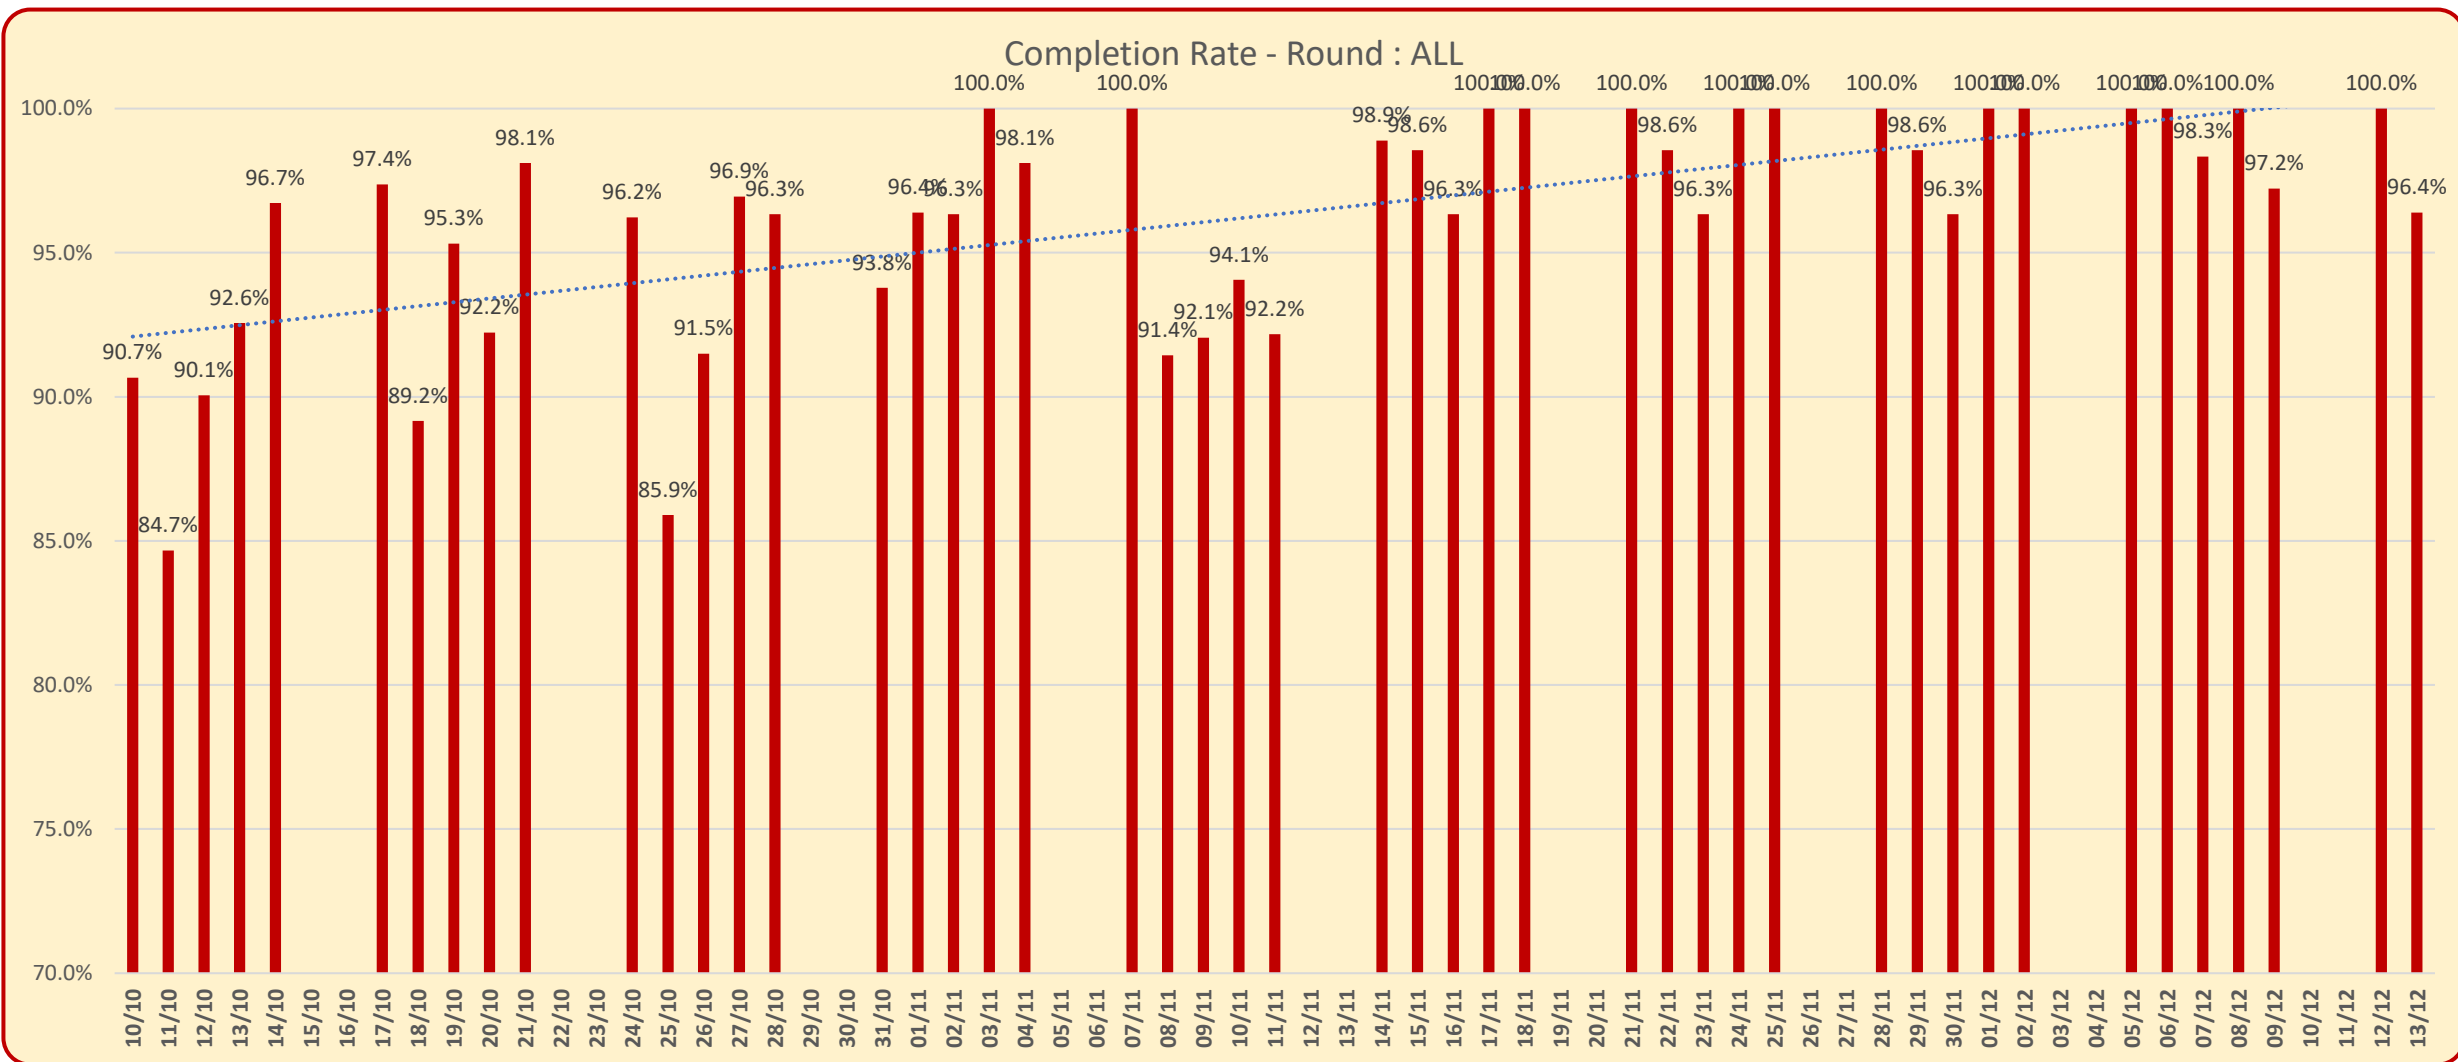

Completion Rates over the last 9 weeks