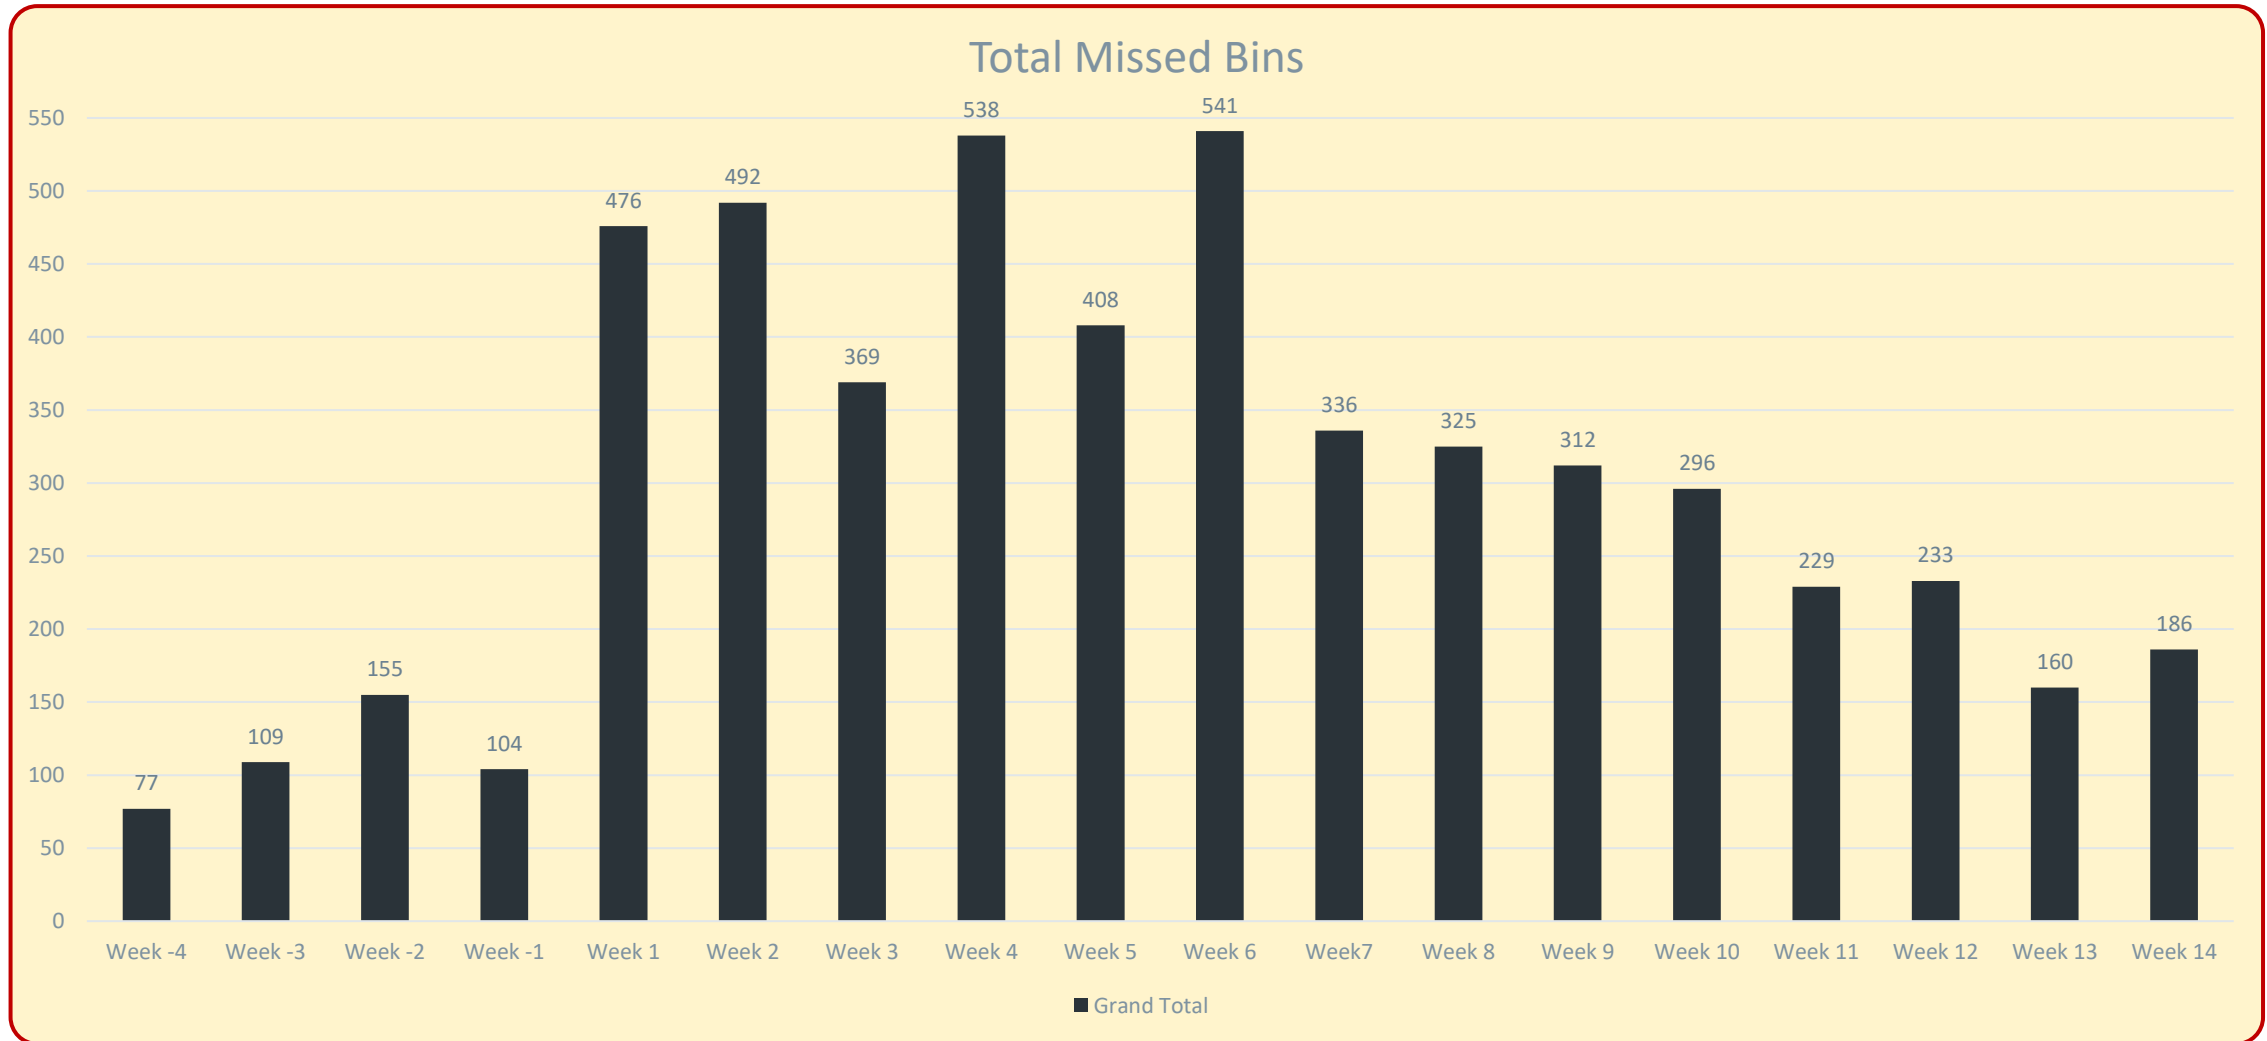

Total Missed bins on Contract