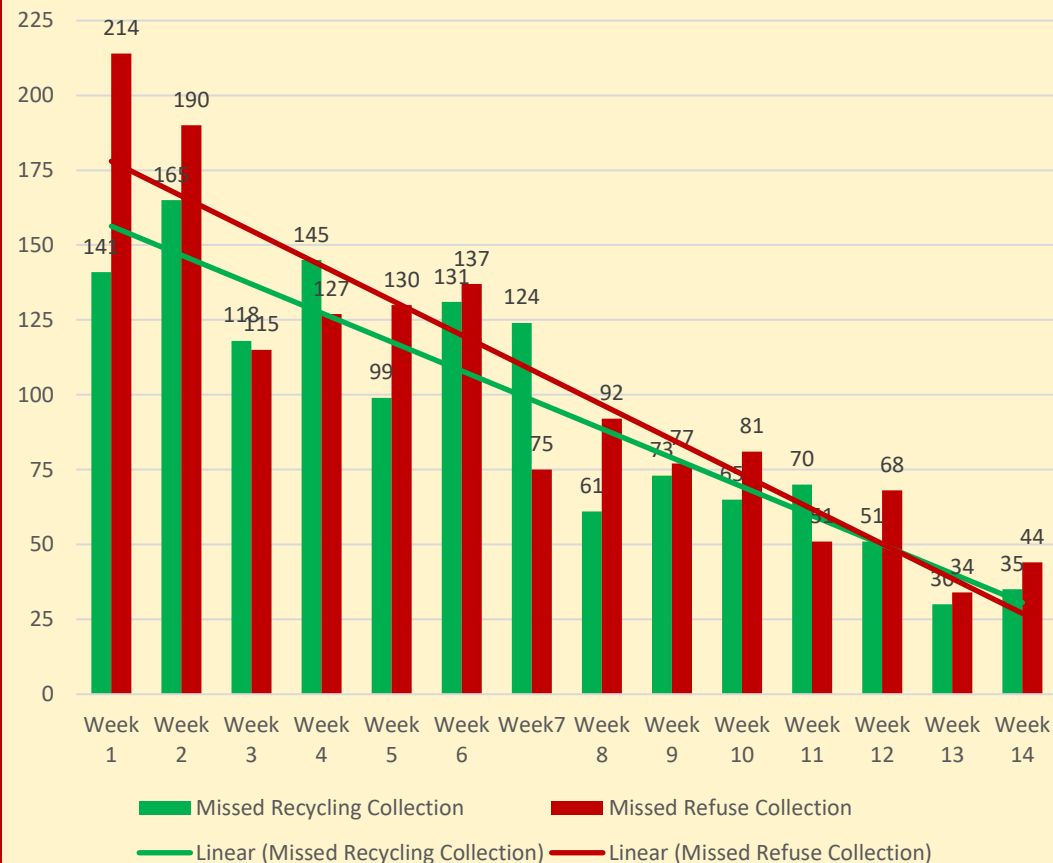

- Currently collect 3'800 assisted bins weekly

Missed Refuse & Recycling collections comparison

Missed Bins Pre Go Live - Refuse & Recycling

- Currently collect from 55'192 properties weekly

Missed Bins Post Go Live - Refuse & Recycling

Missed Garden Assisted collections comparison

Missed Garden collections comparison

- Currently collect from circa 24'500 properties Fortnightly

Missed Trade Waste collections comparison

Missed Trade Collection Pre Go Live - Refuse & Recycling