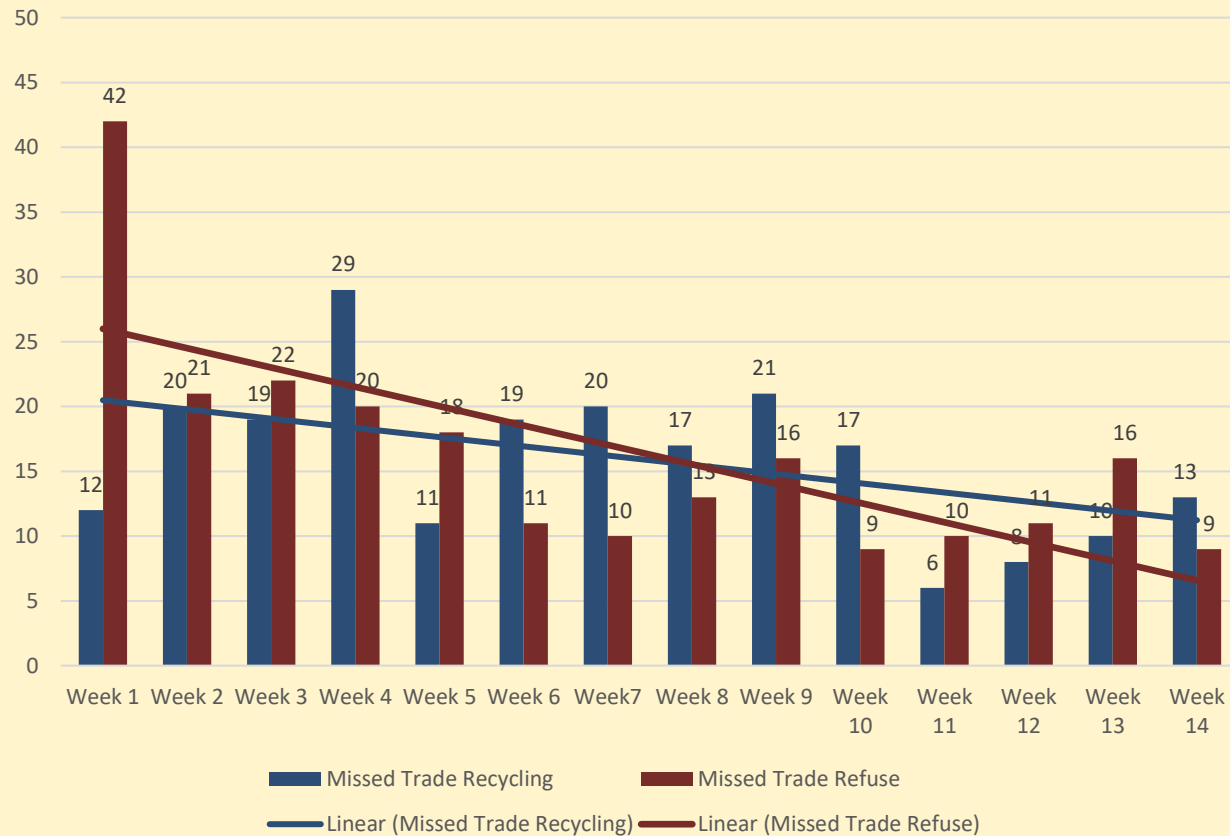

Missed Trade Collection Post Go Live - Refuse & Recycling