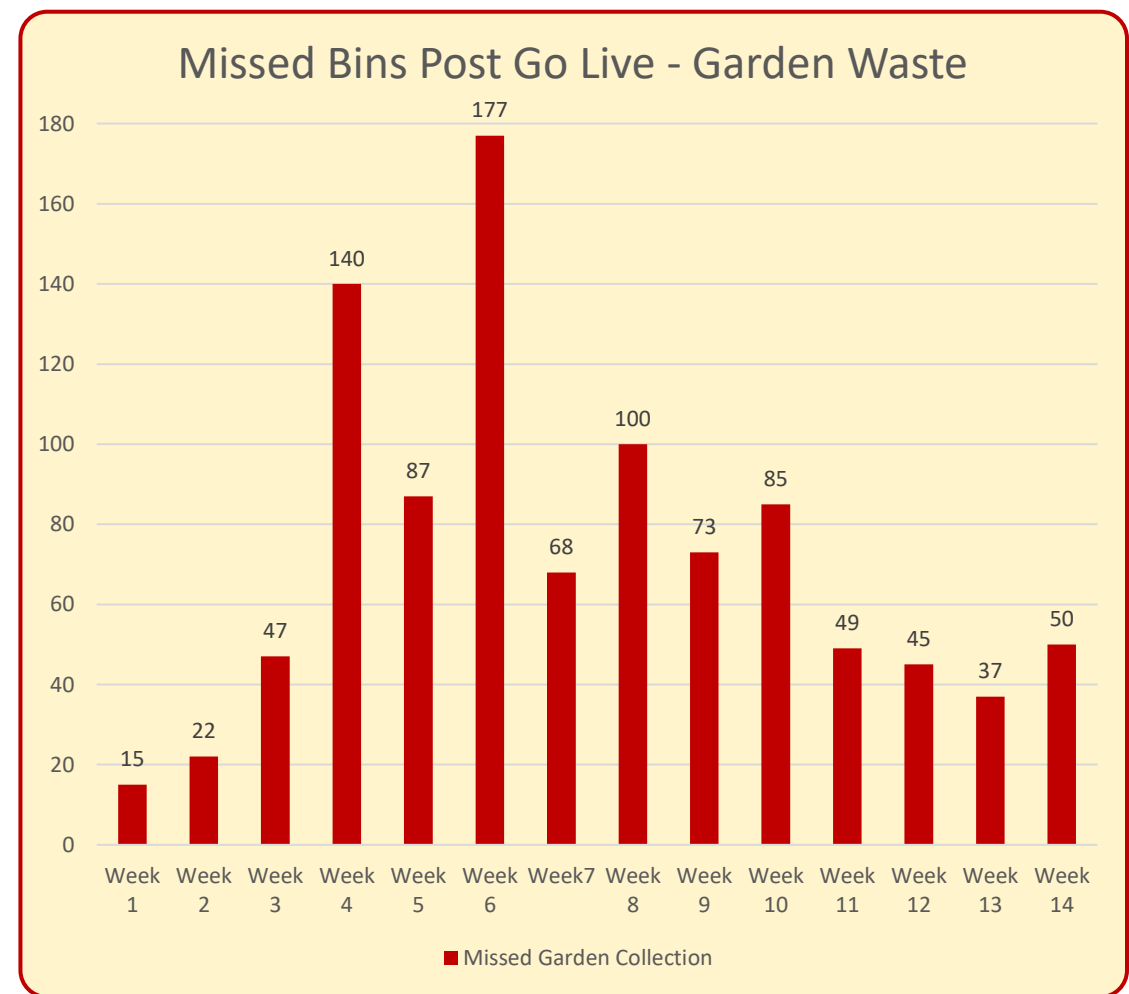

Missed Garden collections comparison

- Currently collect from circa 24'500 properties Fortnightly