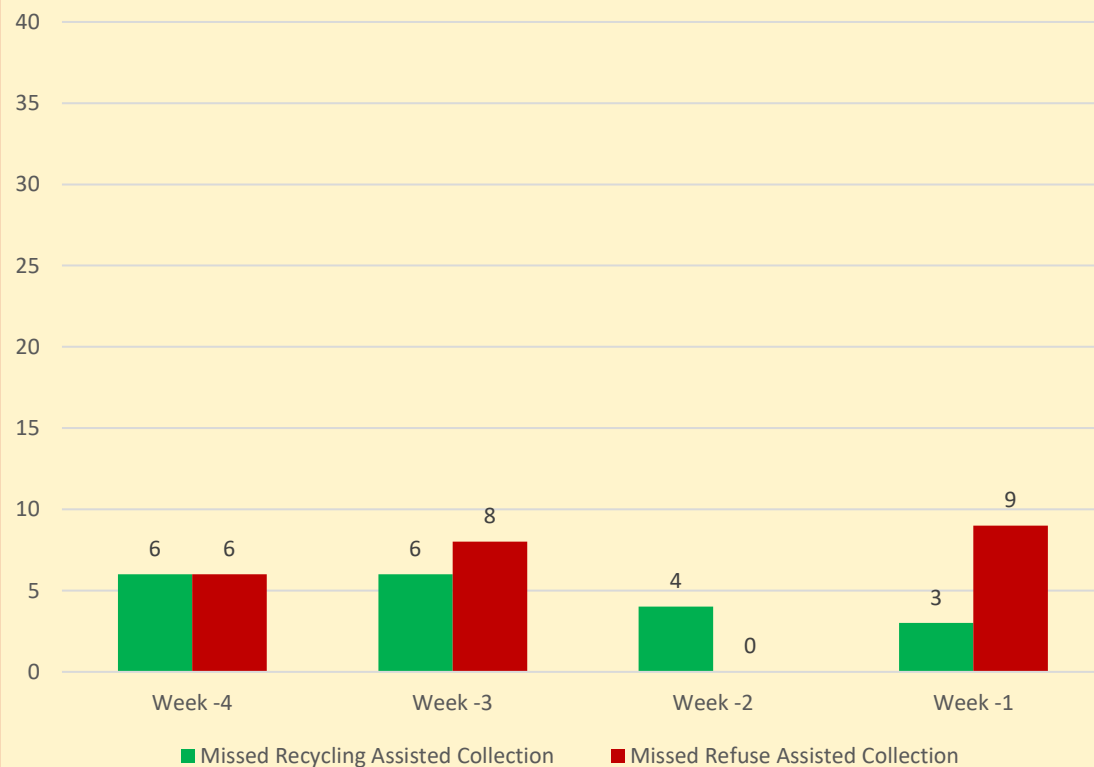

Norfolk Waste Partnership

George Roach, Senior Contract manager

Missed Assisted Collections comparison

Missed Assisted Bins Pre Go Live - Refuse & Recycling

Missed Assisted Bins Post Go Live - Refuse & Recycling

- Currently collect 3'800 assisted bins weekly

Missed Refuse & Recycling collections comparison

Missed Bins Pre Go Live - Refuse & Recycling

- Currently collect from 55'192 properties weekly

Missed Bins Post Go Live - Refuse & Recycling