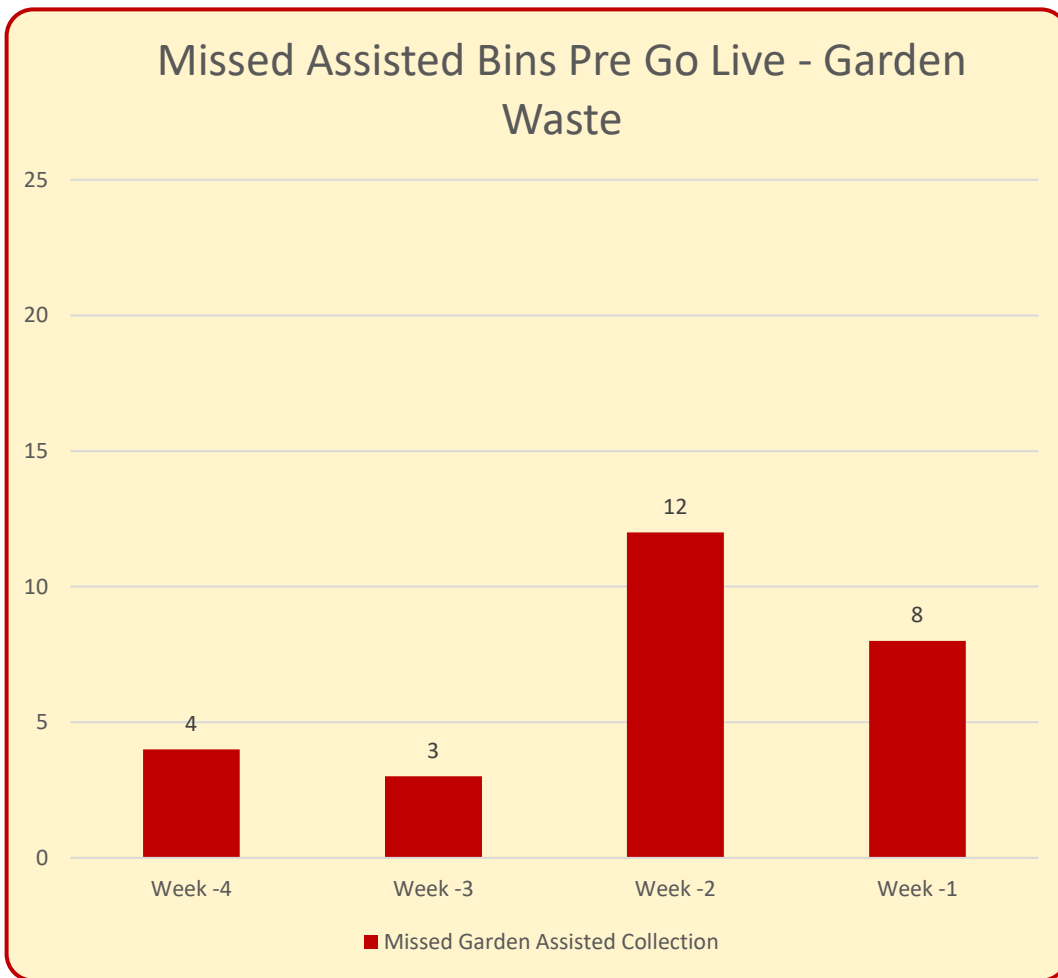

Missed Garden Assisted collections comparison