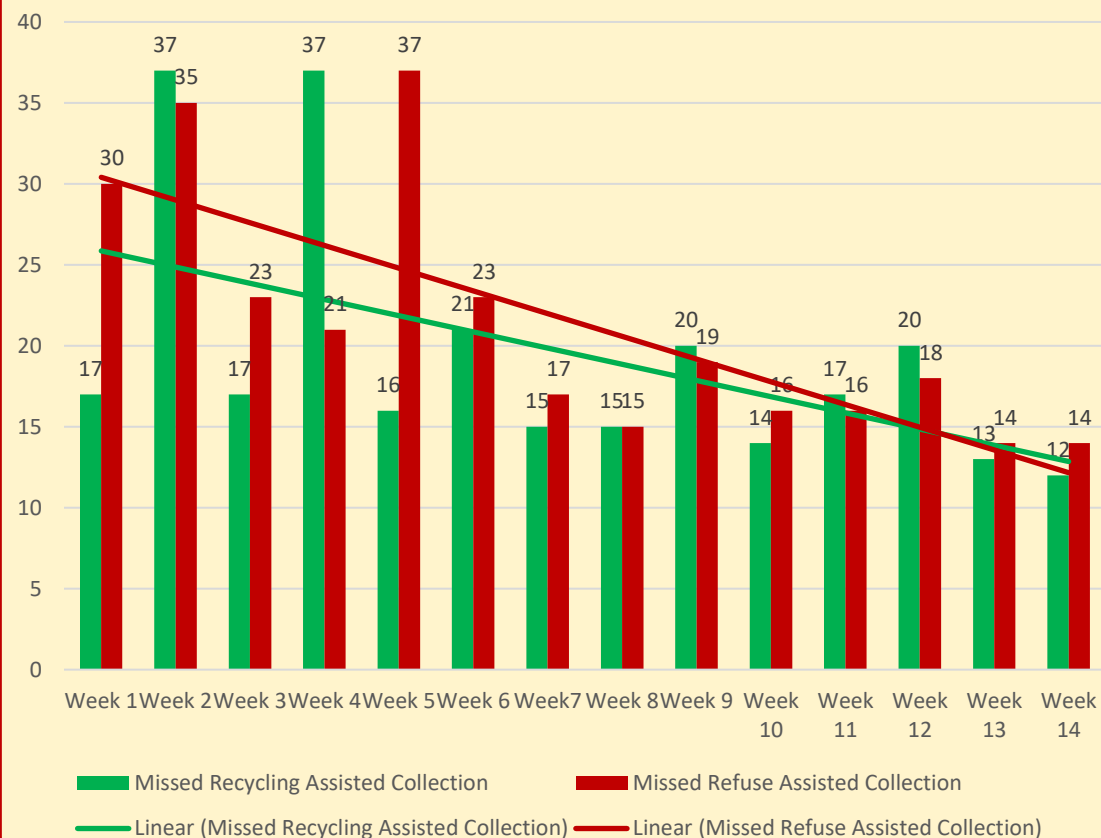

Norfolk Waste Partnership

George Roach, Senior Contract manager

Missed Assisted Collections comparison

Missed Assisted Bins Pre Go Live - Refuse & Recycling

Missed Assisted Bins Post Go Live - Refuse & Recycling

- Currently collect 3'800 assisted bins weekly

Missed Refuse & Recycling collections comparison

Missed Bins Pre Go Live - Refuse & Recycling

- Currently collect from 55'192 properties weekly

Missed Bins Post Go Live - Refuse & Recycling